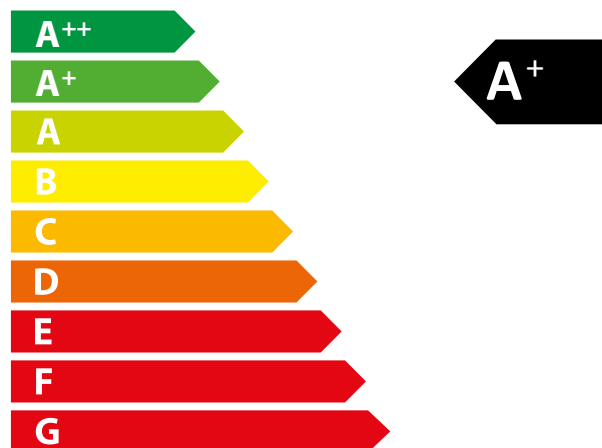

TermaTech

MANUFACTURER

Name TermaTech AS
Address Gunnar Clausens Vej 36
DK-8260 Viby J.

PRODUCT

Type designation TT23

ENERGY EFFICIENCY

Class A+
Direct heat output 5,6 kW
EEI 108,0
Efficiency 81,0%

Follow the installation instructions and only use the recommended type of fuel.

ENERG Y IJA
енергия · ενεργεια IE IA

TermaTech A/S

TT23RG+TT23RGS

ENERGIA · ЕНЕРГИЯ · ΕΝΕΡΓΕΙΑ · ENERGIJA · ENERGY · ENERGIE · ENERGI

2015/1186